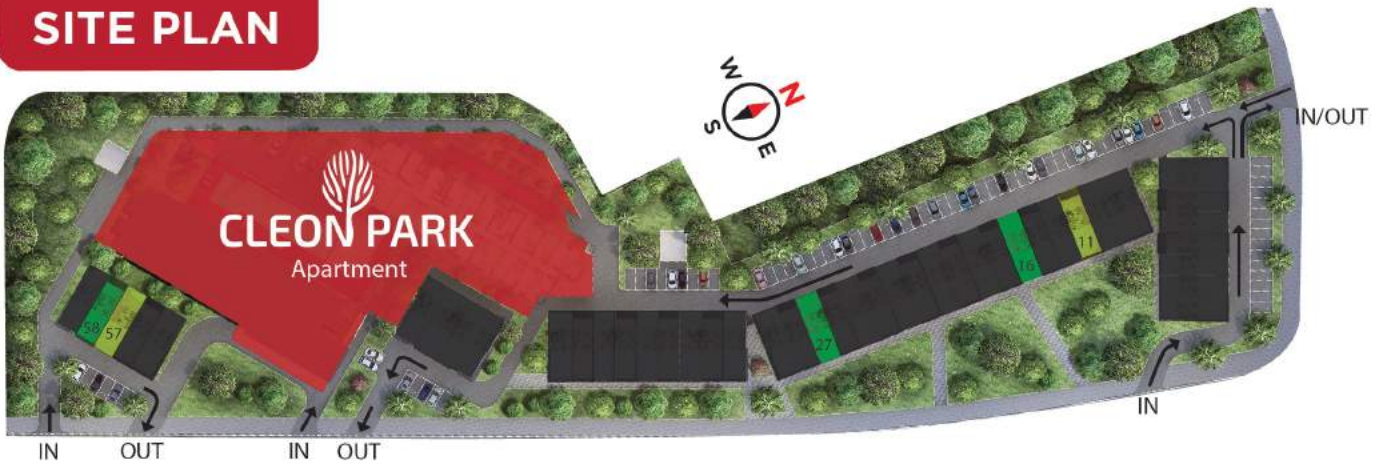

SITE PLAN

SITE PLAN LEGEND

- Shophouse L5 x 15A (3 LT) : 2 Unit
- Shophouse L5 x 15B (3 LT) : 3 Unit
- Tampak Sisi

No	Blok	No. Unit	Jml Lantai	Ukuran Tanah (M ²)		Ukuran (M ²)		CASH			KPR		
				Lbr	Pjg	Tnh	Bgn	1 X	12 X	24 X	EXPRESS	I & II	III
1	CP	11	3	5	15	75	213	4,999,837,500	5,248,502,500	5,497,270,000	5,099,262,500	5,397,742,500	5,746,037,500
2	CP	16	3	5	15	75	213	4,999,837,500	5,248,502,500	5,497,270,000	5,099,262,500	5,397,742,500	5,746,037,500
3	CP	27	3	5	15	75	213	4,999,837,500	5,248,502,500	5,497,270,000	5,099,262,500	5,397,742,500	5,746,037,500
4	CP	57	3	5	15	75	213	5,422,650,000	5,692,532,500	5,962,415,000	5,530,582,500	5,854,380,000	6,232,297,500
5	CP	58	3	5	15	75	213	5,422,650,000	5,692,532,500	5,962,415,000	5,530,582,500	5,854,380,000	6,232,297,500